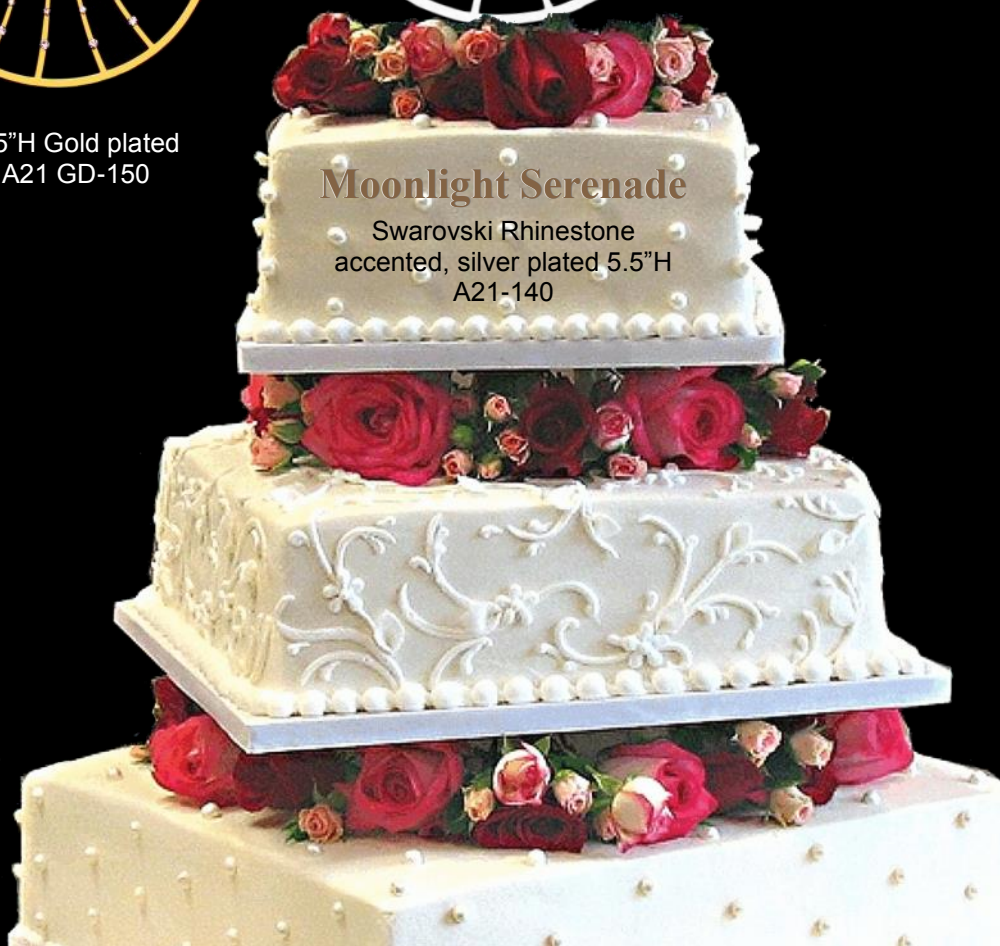

Wedding Cake Jewelry

Memorable Forever 

5.5"H Gold plated
A21 GD-150

Moonlight Serenade

Swarovski Rhinestone
accented, silver plated 5.5"H
A21-140

Wedding Cake Jewelry

Romantic Paris

Rhinestone accented, silver plated 6"H
A39-120